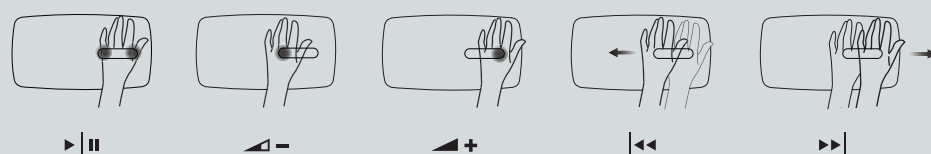

P.A.C.O

- Speaker Bluetooth in cemento e legno armonico / per smartphone, tablet o laptop
- Il corpo di cemento aumenta la profondità dei bassi / il top in legno armonico dona morbidezza agli alti
- Interfaccia naturale / controlla la musica al movimento della mano

- Concrete+harmonic wood Bluetooth loudspeaker / connect your smartphone, tablet or laptop
- The concrete body enhances the deepness to bass / the harmonic wood board gives softness to treble
- Natural interface / just wave your hand on top and control the music

REDDOT DESIGN AWARD 2014 WINNER

dark concrete / walnut

light concrete / fir